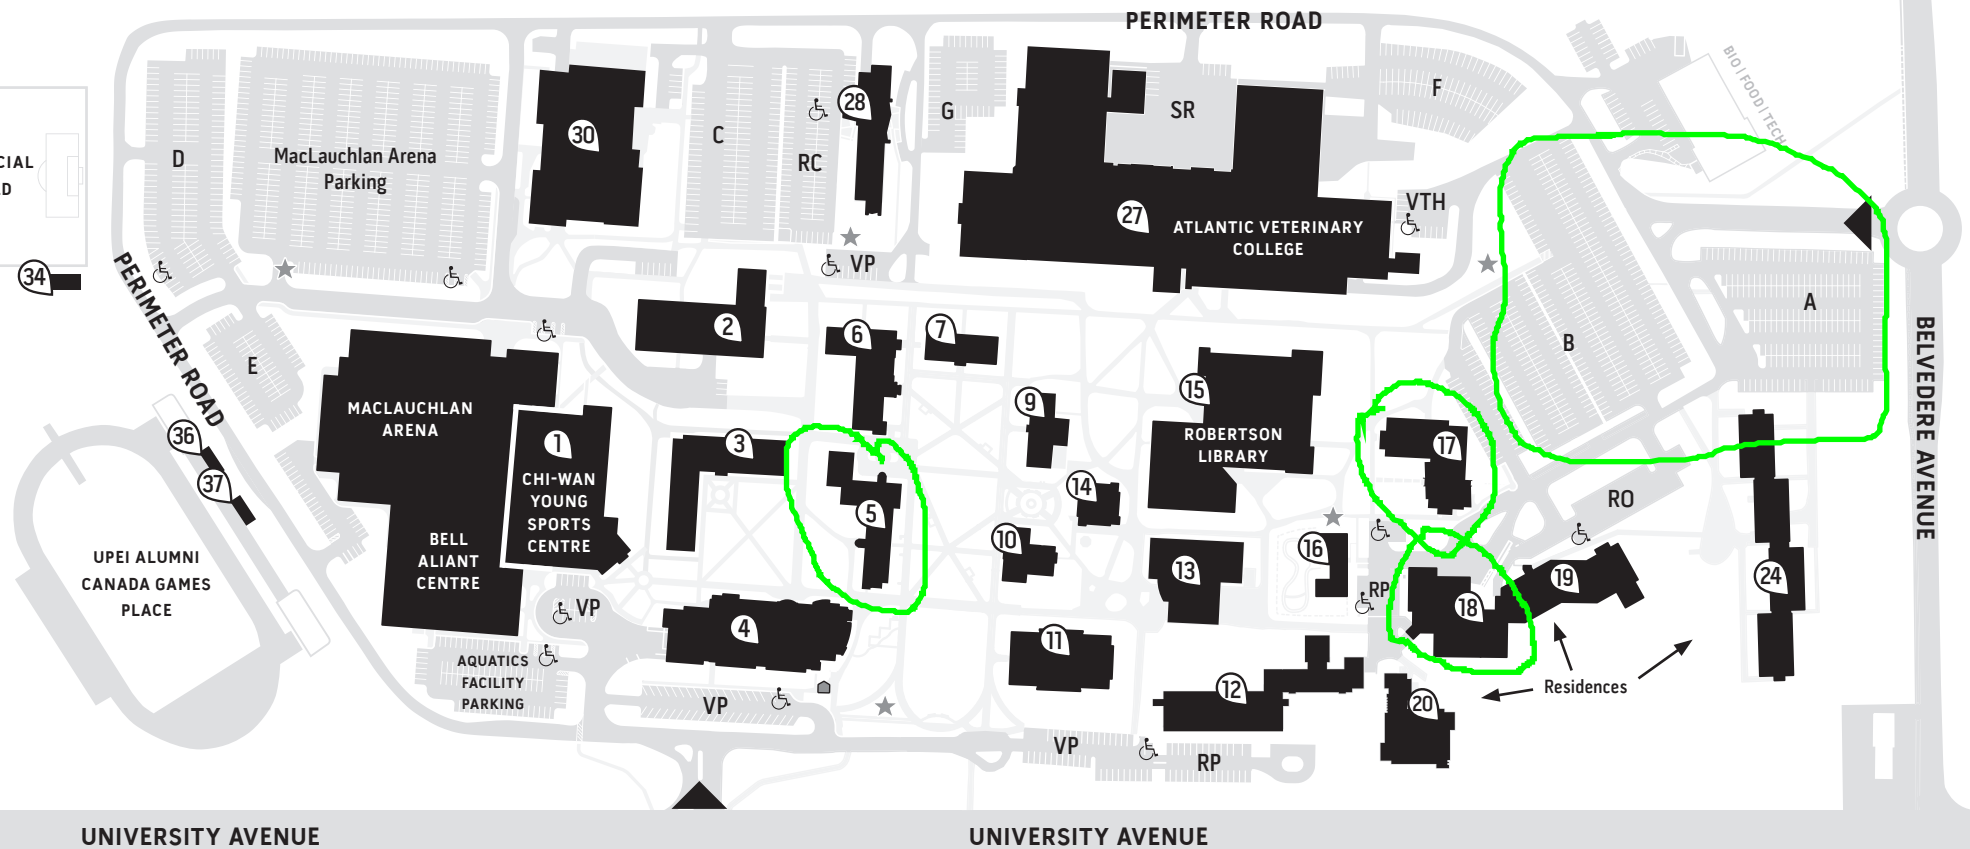

CONFEDERATION TRAIL

UNIVERSITY
of Prince Edward
ISLAND

618 UNIVERSITY AVENUE

CAMPUS BUILDINGS

- 1 Chi-Wan Young Sports Centre (YSC)
- 2 Central Utility Building (CUB)
- 3 Health Sciences Building (HSB)
- 4 W.A. Murphy Student Centre (MSC)
- 5 **SDU Main Building (SDMB)**
- 6 Steel Building (SB)
- 7 Dalton Hall (DH)
- 9 Memorial Hall (MH)
- 10 Cass Science Hall (CSH)
- 11 Kelley Memorial Building (KMB)

- 12 Don and Marion McDougall Hall (MCDH)
- 13 Duffy Science Centre (DSC)
- 14 Chaplaincy Centre (CC)
- 15 Robertson Library (RL)
- 16 Daycare Building (DCB)
- 17 **K.C. Irving Chemistry Centre (ICC)**
- 18 **Wanda Wyatt Dining Hall (WDH)**
- 19 Bill and Denise Andrew Hall (AH) (Residence)
- 20 Bernardine Hall (BEH) (Residence)
- 24 Blanchard Hall (BLH) (Residence)

- 27 Atlantic Veterinary College (AVC)
- 28 Regis and Joan Duffy Research Centre (DRC)
- 30 School of Sustainable Design Engineering
- 33 Artificial Turf Field Announcers' Building
- 34 Clubhouse
- 35 Alumni Canada Games Place Storage Building
- 36 Alumni Canada Games Place Announcers' Building
- 37 Alumni Canada Games Place VIP Building
- 38 Development and Alumni Engagement Building

- BUS SHELTER
- EMERGENCY CALL STATION

PARKING

- A **General & Overnight During Winter Months**
- B **General & Designated**
- C Designated
- D General
- E General
- F Designated
- G Designated
- VTH Teaching Hospital Clients
- Accessible
- RO Residence Only
- VP Visitor Metered (UPEI parking pass not required)
- RP Reserved
- SR Shipping and Receiving
- RC Research Centre